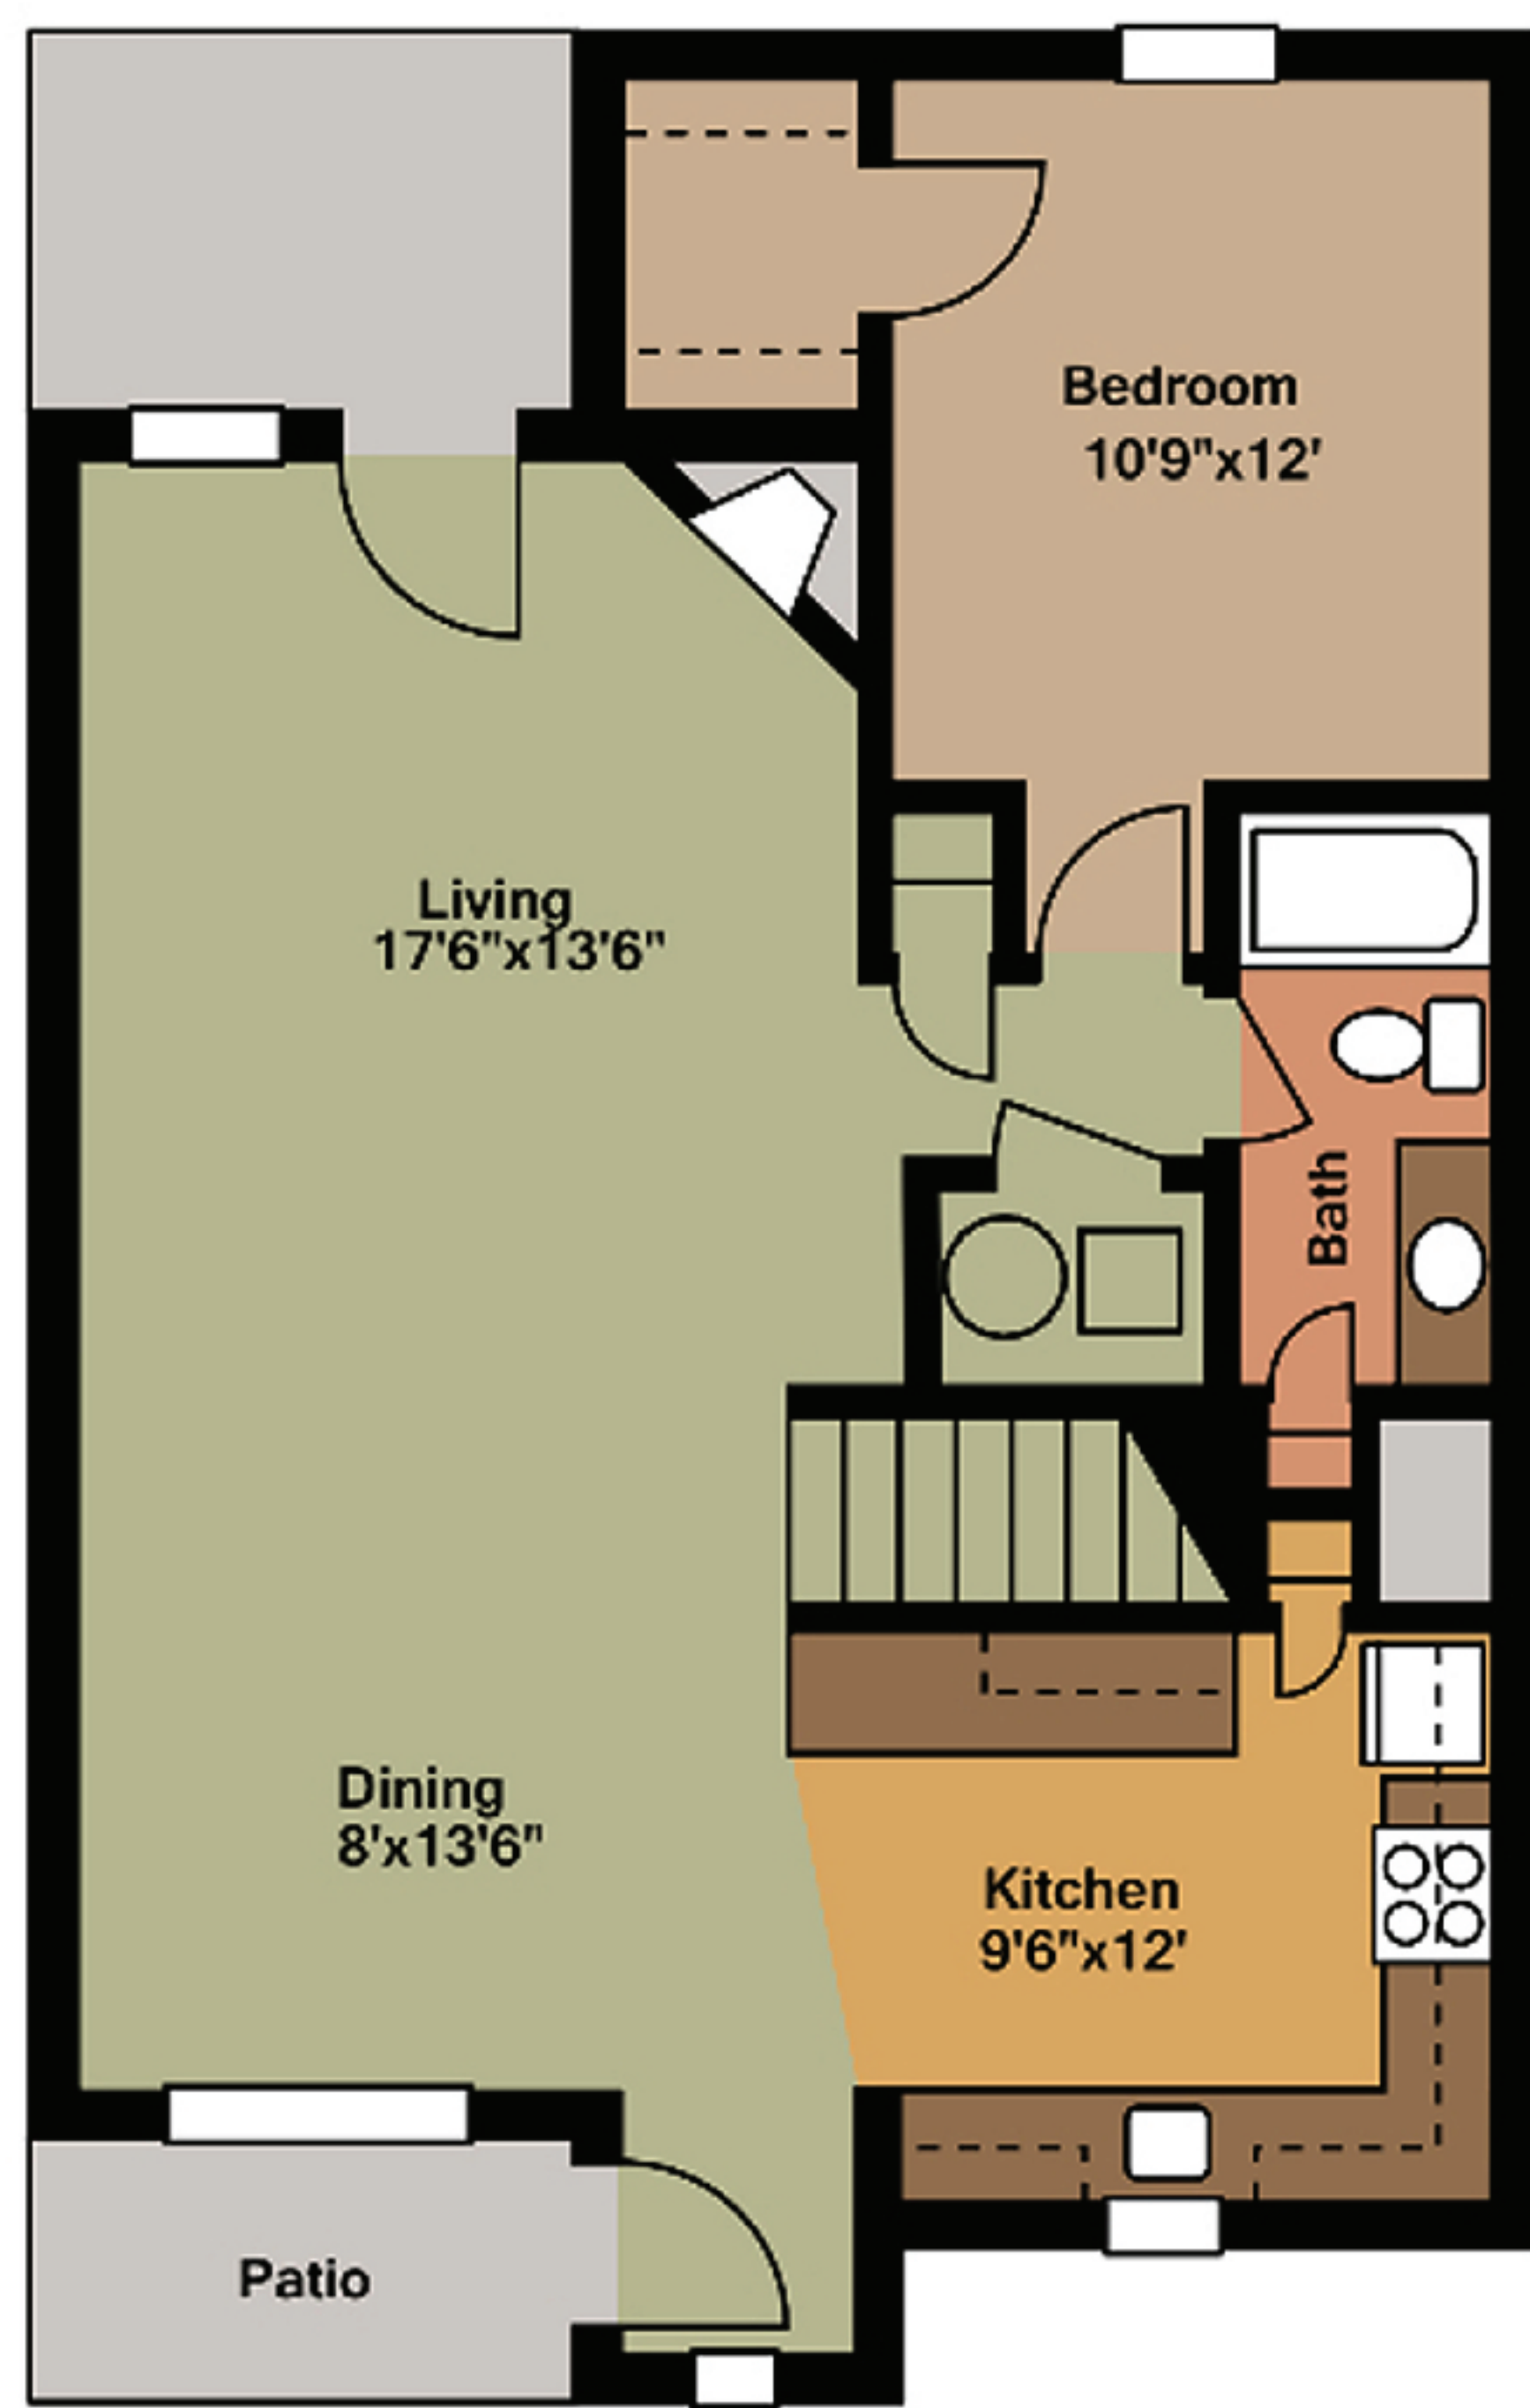

VILLAGE @ WEST END

DOWNSTAIRS

UPSTAIRS

4410 CLINTON PARKWAY, STE G
LAWRENCE, KS 66066

785.856.0853

4 BEDROOM

1420 Sq. Ft.

2½ BATHROOM