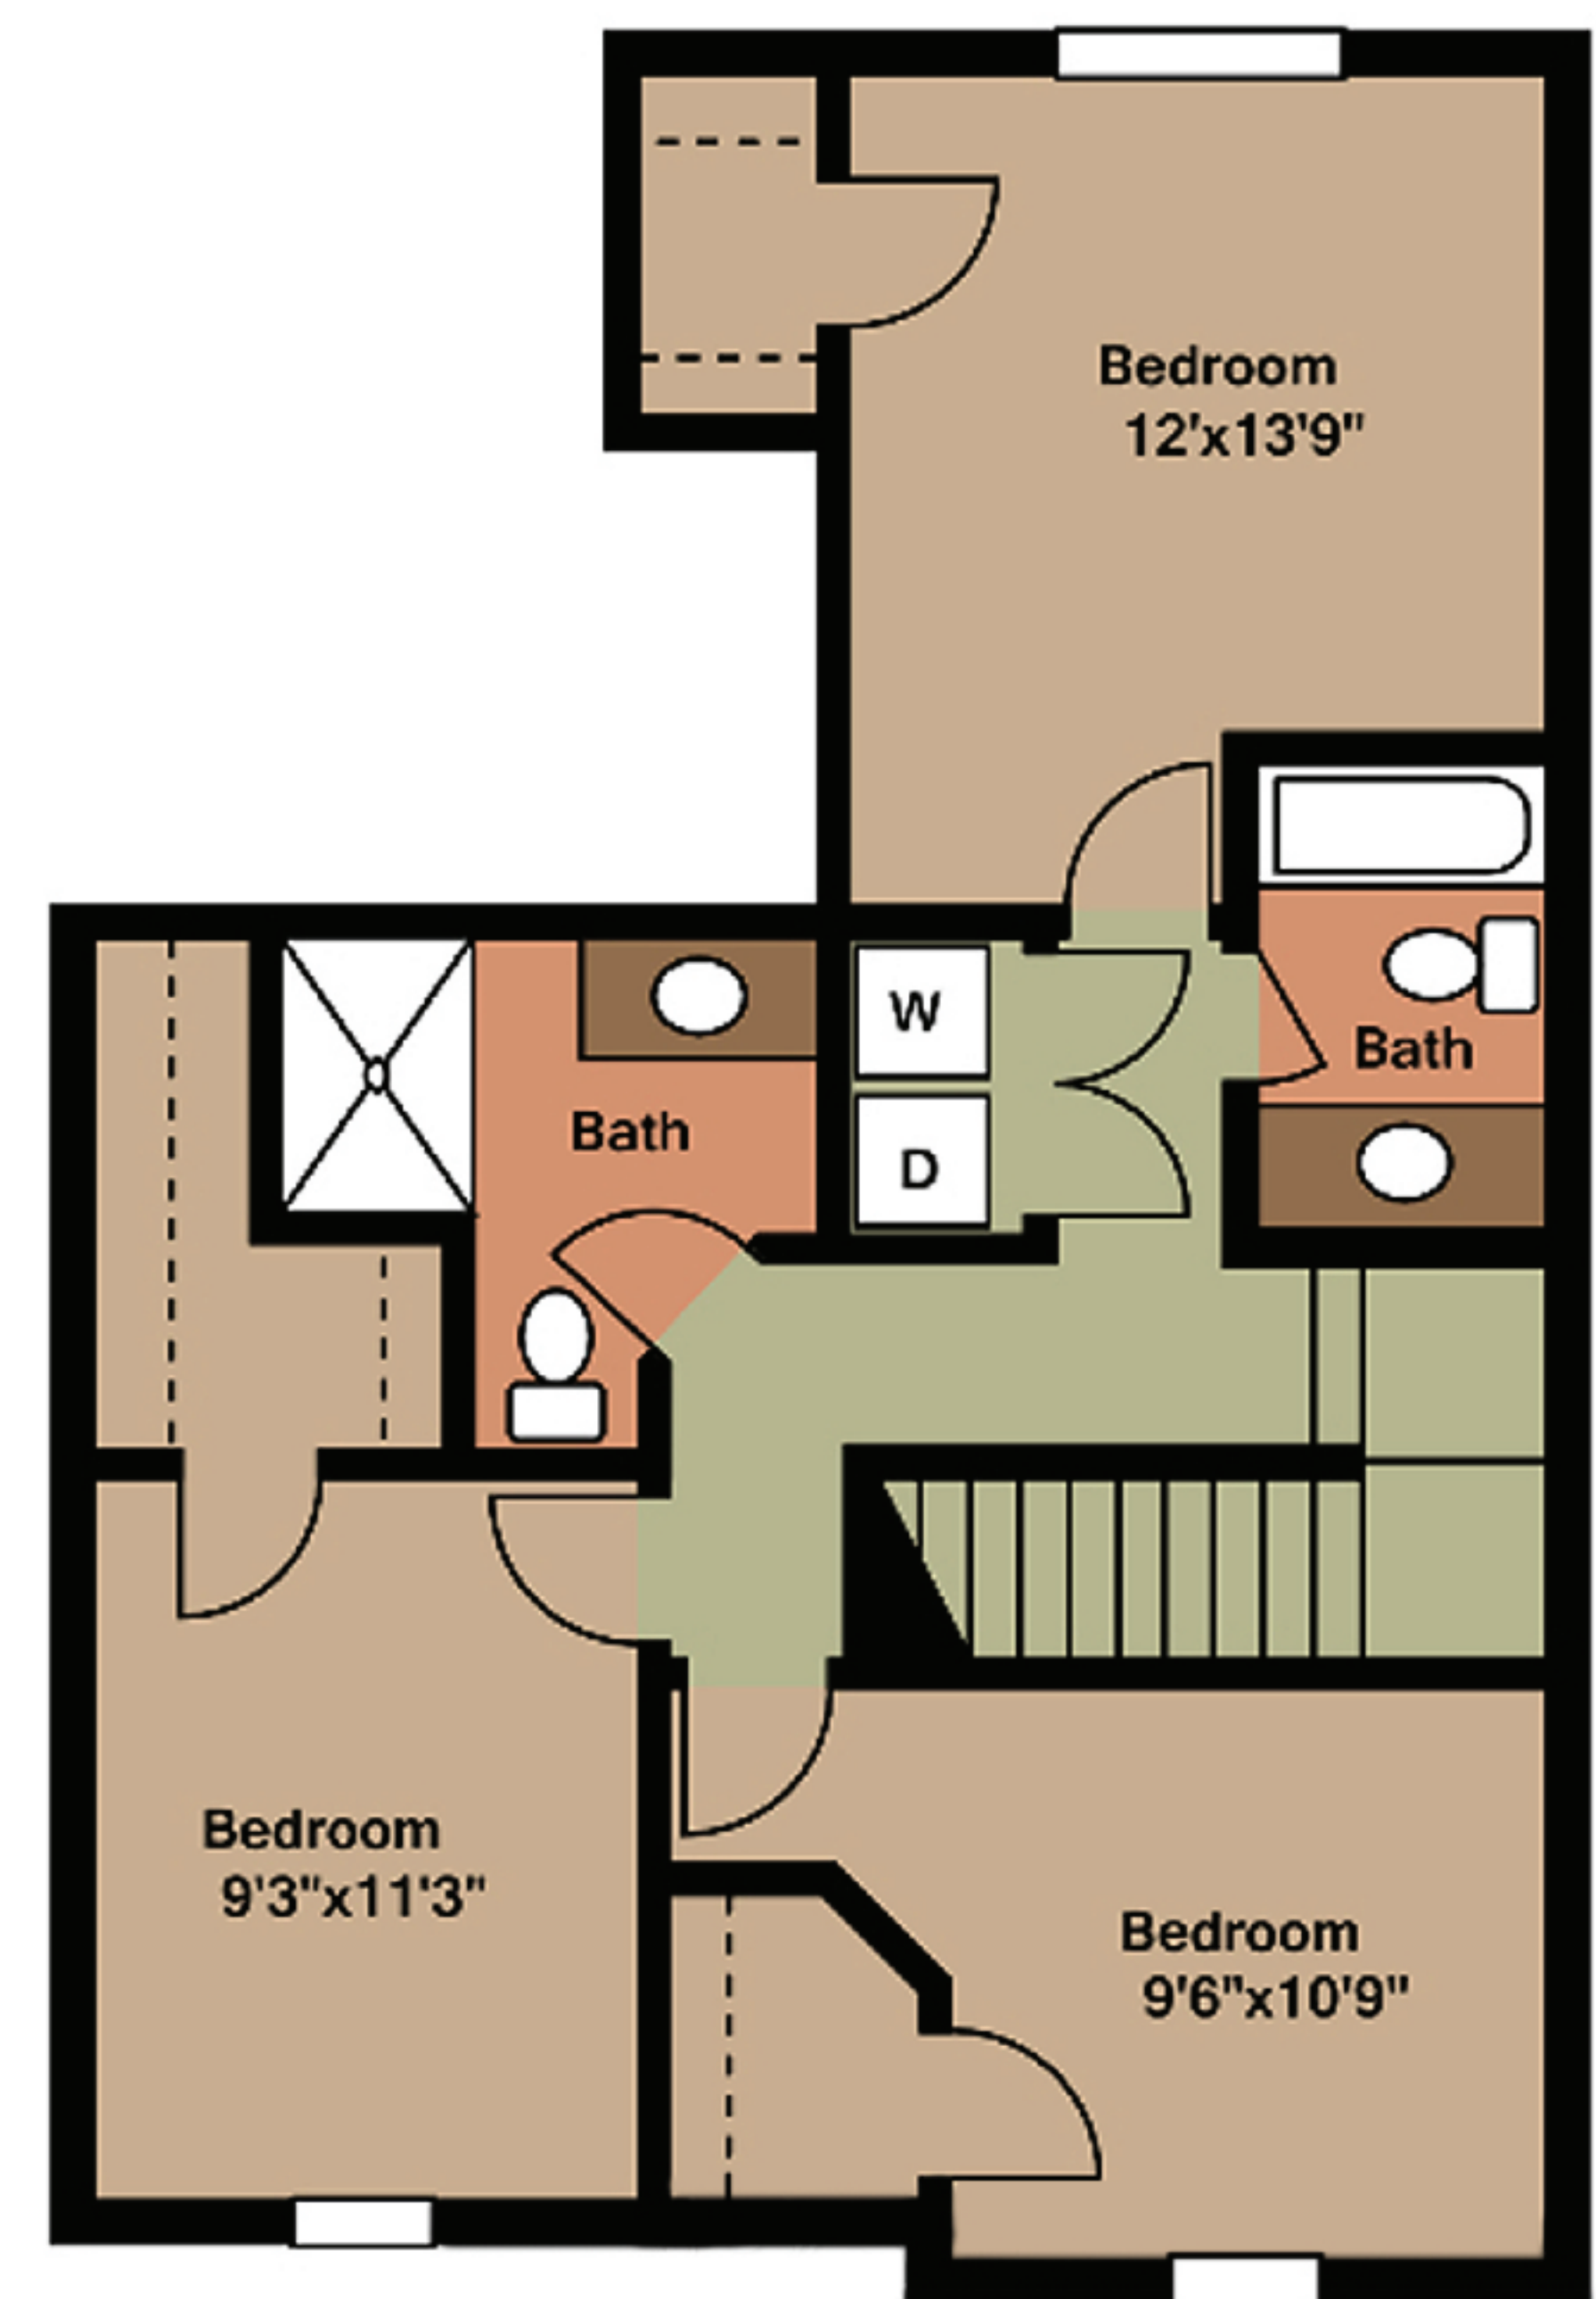

VILLAGE @ WEST END

DOWNSTAIRS

UPSTAIRS

4410 CLINTON PARKWAY, STE G
LAWRENCE, KS 66066

785.856.0853

4 BEDROOM

1420 Sq. Ft.

2½ BATHROOM